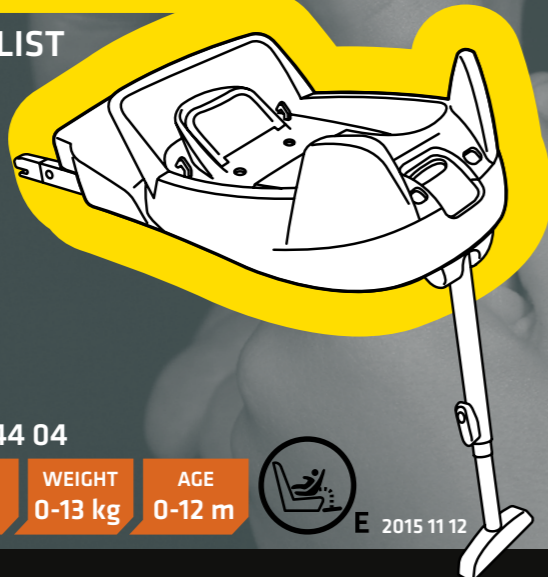

### CAR LIST

ECE R44 04

GROUP  
0+

WEIGHT  
0-13 kg

AGE  
0-12 m

E 2015 11 12

**BeSafe**

HTS BeSafe as

### Approved cars for iZi Go Isofix provided that the car is equipped with ISOfix

The iZi Go Isofix is a semi-universal ISOfix child restraint system. It is approved to regulation 44.04 series of amendments for general use in vehicles fitted with ISOfix anchorage systems. It will fit vehicles with positions approved as ISOfix positions (as detailed in the vehicle handbook), depending on category of the child and of the fixture. The mass group and the ISOfix size class for which this device is intended is : E. The iZi Go Isofix is suitable for fixing into the seat positions of the cars listed below, providing approved ISOfix points are fitted and available. Seat positions in other cars may also be suitable to accept this child restraint, however we have not yet tested that combination of car and iZi Go Isofix. If in doubt, consult either BeSafe or the retailer. For updated carlist see: [www.besafe.com](http://www.besafe.com)