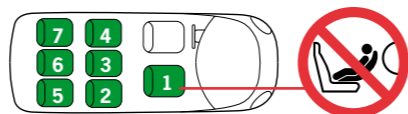

Car manufacturer	Model	1st year of production	Approved seats
Alfa Romeo	147	2000	2,4
	156	1997	2,4
	159	2006	2,4
	Giulietta	2010	2,4
	Mito	2008	2,4
Audi	A1	2010	2,4
	A2	2000	2,4
	A3, S3	1997	2,4
	A3, S3	2003	2,4
	A3 sportback	2003	2,4
	A3 cabrio	2008	2,4
	A4, S4, RS4	1998	1,2,4
	A4 avant	1996	2,4
	A4, S4, RS4	2000	1,2,4
	A4 avant	2000	1,2,4
	A4 cabrio	2002	1,2,4
	A4 imo	2015	1,2,4
	A4 avant	2015	1,2,4
	A5, S5	2007	1,2,4
	A5 sportback	2009	1,2,4
	A5 cabrio	2009	2,4
	A6, S6, RS6	1998	2,4
	A6, S6, RS6	2004	1,2,4
	A7	2010	2,4
	A8, S8	1998	2,4
	Q3	2010	1,2,4
	Q5	2008	1,2,4
	Q7	2006	1,2,4
	Q7	2015	1,2,4
	TT	2015	1,2,4
BMW	1 serie	2005	2,4
	2 serie active tourer	2014	2,4
	2 serie gran tourer	2015	2,4
	3 serie	1998	2,4
	4 serie gran coupe	2014	2,4
	5 serie	2000	2,4
	6-serie	2003	2,4
	7 serie	2001	2,4
	7 serie	2015	2,4
	i3	2013	2,4
	Mini	2006	2,4
	Mini Clubman	2007	2,4
	Mini Clubman	2015	1,2,4
	Mini Countryman	2010	2,4
	X1	2004	2,4
	X1	2015	2,4
	X3	2004	2,4
	X5	2004	2,4
	X5	2013	2,4
	X6	2008	2,4
	Z4	2015	1
Chevrolet	Aveo	2006	2,4
	Captiva	2006	2,4
	Cruze	2009	2,4
	Epica	2006	2,4
	Kalos	2002	2,4
	Lacetti	2004	2,4

Car manufacturer	Model	1st year of production	Approved seats
	Malibu	2011	2,4
	Matiz	2005	2,4
	Nubira	2009	2,4
	Orlando	2011	2,4
	Spark	2009	2,4
	Trax	2013	2,4
Chrysler	300 CC	2008	2,4
	Dodge Caliber	2006	2,4
	Dodge Nitro	2006	2,4
	Dodge RAM	2002	2,4
	Jeep Commander	2006	2,4
	Jeep Grand Cherokee	2010	2,4
	Jeep Wrangler	2011	2,4
	PT cruiser	2000	2,4
	Sebring	2007	2,4
	Voyager	2001	2,4
Citroën	Berlingo	2008	1,2*,4*
	Berlingo Multispace	2012	2*,4*
	C1	2005	2,4
	C1	2014	2,4
	C2	2004	2,4
	C3	2004	2,4
	C3 Picasso	2013	2,4
	C4	2004	2,4
	C4 Aircross	2012	2,4
	C4 Cactus	2014	2,4
	C4 Picasso	2007	1,2*,3,4*
	C4 Picasso	2013	2,3,4
	C4 Grande Picasso	2007	1,2*,3,4*
	C4 Grande Picasso	2013	2,3,4
	C5	2000	1,2,4
	C6	2008	2,4
	C8	2003	2,3,4
	C-Elysée	2012	2,4
	DS3	2010	2,4
	DS4	2011	2,4
	DS5	2012	2,4
	Jumpy	2004	2,4
	Nemo	2007	2*,4*
	Xsara Picasso	2000	2,4
Dacia	Dokker	2012	2,4
	Duster	2010	2,4
	Lodgy	2012	2,3,4
	Logan MCV	2005	2,4
	Logan 2 MCV	2013	2,4
	Sandero	2008	2,4
	Sandero 2	2013	2,4
Daihatsu	Sirion	2005	2,4
Fiat	500	2007	2,4
	500 L	2013	2,4
	500 X	2015	2,4
	Bravo	2007	2,4
	Croma	2008	2,4
	Doblò	2010	2,4
	Fiorno / Qubo	2008	2,4
	Freemont	2011	2,4
	Grande Punto	2006	2,4