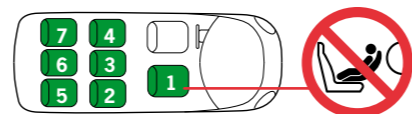

When the support leg is positioned on a storage compartment in front of the car seat, this compartment has to be completely filled up with Expanded Poly Styreen foam (EPS), so that the cover can hold the forces of the support leg. Consult the car dealer, if they offer a special solution. When the floor under the floor support is insufficient to hold the forces you can not use the iZi Comfort Isofix in this position of the car. Carseat positions marked with * can have a storage compartment in front of the seat. Isofix anchorages in the passenger seat (position 1) are normally offered as option, so depending on the model this position can be available or not.

Always check iZi Comfort Isofix in your car to verify if the installation works well in the specific seat position.

! Notice: DO NOT use on a passenger seat fitted with activated frontal airbag.