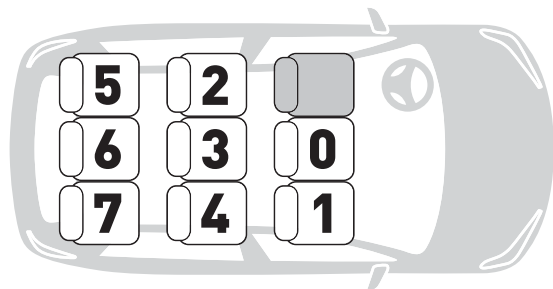

L'immagine si riferisce ad un veicolo con guida a sinistra.
Diagram refers to a left hand drive vehicle.

AUTOVETTURA CAR MODEL	SEDILE IDONEO APPROVED SEAT
Lexus	
GS (2013>)	2-4
GSh (2013>)	2-4
IS Saloon (2005 - 2012)	2-4
NX (2014>)	2-4
RX (2010-2016)	2-4
RX (2016>)	2-4
Maserati	
Levante (2017>)	2-4
Ghibli (2014>)	2-4
Gran Turismo (2007>)	-
Quattroporte (2016>)	2-4
Mazda	
2 (2009 - 2015)	2-4
2 (2015>)	2-4
3 Hatch (2009 -2013)	2-4
3 Saloon (2009 -2013)	2-4
3 Hatchback (2014>)	2-4
5 (2005 - 2010)	2-4
6 Estate (2008 - 2012)	2-4
6 Hatch (2007 - 2012)	2-4
6 Saloon (2007 - 2009)	2-4
6 Estate (2013>)	2-4
6 Saloon (2012 - 2018)	2-4
6 Saloon (2018>)	2-4
CX-3 (2015>)	2-4
CX-5 (2011>)	2-4
CX-7 (2007 - 2011)	2-4
MX-5 (2015>)	1
Mercedes-Benz	
A Class (2005 - 2012)	2-4
A-Class (2013>)	2-4
B-Class (2012>)	2-4
B-Class EV (2015>)	2-4
C-Class (2008>)	2-4
C-Class Estate (2008>)	2-4
C-Class Coupe (2011>)	2-4
C-Class Estate (2015>)	2-4
CLA (2013>)	2-4
CLS Shooting Brake (2012>)	2-4
CLS Coupe (2011>)	2-4
E-Class (2005 - 2009)	-
E-Class Saloon (2009 - 2012)	2-4
E-Class Coupe (2009 - 2016)	2-4
E-Class Coupe (2017>)	2-4
E-Class Cabriolet (2017>)	-
E-Class Estate (2013 - 2018)	2-4
E-Class Saloon (2013 - 2017)	2-4
E-Class (2017>)	2-4
GLA (2014>)	2-4
GL Class (2006 - 2012)	2-4
GL/S Class (2012>)	2-4-5-7
GLC (2016>)	2-4
GLE (2015>)	2-4
ML-Class (2005 - 2012)	2-4
ML-Class (2012>)	2-4
R-Class (2006 - 2012)	2-4
S-Class (2006 - 2013)	2-4
S-Class (2015>)	2-4
SL-Class (2012>)	-
SLK (2011>)	-
V-Class (2015>)	2-4-5-6-7
MG	
GS (2016>)	2-4
MG3 (2013 - 2015)	2-4

AUTOVETTURA CAR MODEL	SEDILE IDONEO APPROVED SEAT
MG3 (2016>)	2-4
MG6 (2012 - 2016)	-
MG Rover	
25 Streetwise (1999 - 2005)	-
Streetwise (1999 - 2005)	-
ZR (2001 - 2005)	-
ZT (2003 - 2006)	-
Mini	
Clubman (2016>)	2-4
Coupe (2009>)	-
Countryman (2010 - 2016)	2-4
Countryman (2017>)	2-4
Hatchback (2000 - 2006)	-
Hatchback (2006 - 2014)	-
Hatchback 3dr (2014>)	1-2-4
Hatchback 5dr (2015>)	1-2-4
Paceman (2013>)	2-4
Mitsubishi	
ASX (2010>)	2-4
Colt (2007 - 2013)	-
Lancer (2008 - 2011>)	2-4
Lancer Sportback (2008 - 2011)	2-4
Lancer Ralliart (2009 - 2011)	2-4
Mirage (2014>)	2-4
Outlander (2007 - 2013)	2-4
Outlander (2013>)	2-4
Outlander PHEV (2015>)	2-4
Shogun (2007>)	2-4
Nissan	
Juke (2010>)	2-4
Leaf EV (2011 - 2018)	2-4
Micra (2011 - 2016)	-
Micra (2017>)	2-4
Murano (2016>)	2-4
Note (2006 - 2013)	2-4
Note (2014>)	2-4
Qashqai-2 (2008 - 2015)	-
Qashqai (2007 - 2013)	2-4