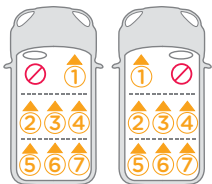

**Joie**<sup>TM</sup>  
signature

---

**sprint**<sup>TM</sup>  
enhanced child restraint

check my fit  
in your car

child restraint-to-vehicle fit guide

scan here to  
check the most  
up to date list