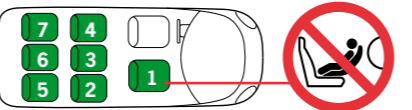

It will fit vehicles with positions approved as ISOfix positions (as detailed in the vehicle handbook), depending on category of the child and of the fixture. The mass group and the ISOfix size class for which this device is intended is : D. When the support leg is positioned on a storage compartment in front of the car seat, this compartment has to be completely filled up with Expanded Poly Styreen foam (EPS), so that the cover can hold the forces of the support leg. Consult the car dealer, if they offer a special solution. When the floor under the floor support is insufficient to hold the forces you can not use the iZi Kid i-Size in this position of the car.

Carseat positions marked with * can have a storage compartment in front of the seat. ISOfix anchorages in the passenger seat (position 1) are normally offered as option, so depending on the model this position can be available or not. Installation in the rear seat of a car can limit the space for a passenger in the front seat. Always check iZi Kid i-Size in your car to verify if the available space is acceptable for your situation.

! Notice: DO NOT use on a passenger seat fitted with activated frontal airbag.