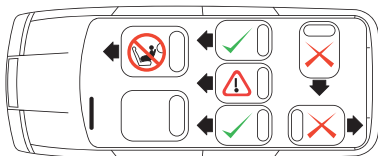

VEHICLE APPLICATION LIST

Can only be installed on seats in vehicles indicated on this list. Please note that this list undergoes ongoing revision procedures, with changes and additions of vehicles accordingly. The up to date list can be consulted on our web site: www.foppapedretti.it

INFORMATION

- Do not place the front support leg on a floor storage compartment lid, the floor storage compartment lid support leg make a full&firm contact with the vehicle chassis.
- Please consult with the vehicle manufacturer regarding access to ISOFIX points.
- Because of the vehicle seat position care must be taken to correctly attach the child restraint system to the ISOFIX points.
- Vehicle seat (mid row) must be adjusted forward.
- Adjust the vehicle seat so that the base front support leg does not make contact with the floor storage compartment.
- Vehicle seat has to be fully adjusted to the rear most position.

DO NOT USE ON A PASSENGER SEAT WITH A FRONT AIRBAG

CHECK

WARNING: before purchasing, consult the vehicle Use and Maintenance Guide to ensure the ISOFIX anchor is present, as this could be an optional.