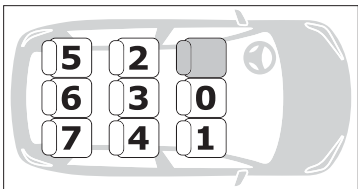

- L'immagine si riferisce ad un veicolo con guida a sinistra.

- Diagram refers to a left hand drive vehicle.

LEGENDA:

: Veicolo certificato i-Size

: Veicolo Elettrico / Ibrido

SB: Veicolo con vano portaoggetti sotto al pavimento
ATTENZIONE! NON INSTALLARE CON VANO PORTAOGGETTI SOTTO AL PAVIMENTO DELL'AUTO

LEGEND:

: i-Size certified vehicle

: Electric / Hybrid vehicle

SB: Vehicle with under-floor storage compartment
WARNING! DON'T INSTALL IF THERE IS AN UNDER-FLOOR STORAGE COMPARTMENT IN THE VEHICLE

AUTOVEETTURA CAR MODEL	SEDILE IDONEO APPROVED SEAT	NOTE
E Class Cabriolet (2017 >)	2-4	
E Class Coupe (2017 >)	2-4	
GLA (2013 - 2017)	2-4	
GL Class (2006 - 2012)	2-4-5-7	
GL Class (2012 - 2016)	2-4	
GLC (2016 >)	2-4	
GLE (2015 >)	2-4	
M/ML Class (2005 - 2012)	2-4	
M/ML Class (2012 >)	2-4	
R Class (2006 - 2012)	2-4	
S Class (2006 - 2013)	2-4	
S Class (2015 >)	2-4	
V Class (2015 >)	2-3-4-5-6-7	
MG Rover		
GS (2016 >)	2-4	
MG3 (2013 - 2015)	2-4	
MG3 (2016 >)	2-4	
Mini		
Mini (Cooper) Hatch (2014 >)	1-2-4	
Mini Clubman (2016 >)	2-4	
Mini Countryman (2010 - 2014)	2-4	
Mini Paceman (2013 >)	2-4	
Mini 5dr (2015 >)	1-2-4	
Mitsubishi		
ASX (2010 >)	2-4	
Lancer (2008 - 2015)	2-4	
Lancer Sportback (2008 - 2011)	2-4	
Lancer Ralliart (2009 - 2011)	2-4	
Mirage (2014 >)	2-4	
Outlander (2007 - 2013)	2-4	
Outlander (2013 >)	2-4	
Outlander PHEV (2015 >)	2-4	-
Shogun (2007 >)	2-4	

AUTOVEETTURA CAR MODEL	SEDILE IDONEO APPROVED SEAT	NOTE
Mazda		
CX-3 (2015 >)	2-4	
CX-5 (2012 - 2017)	2-4	
CX-7 (2007 - 2011)	2-4	
Mazda 2 (2015 >)	2-4	
3 Hatchback (2009 - 2013)	2-4	
3 Saloon (2009 - 2013)	2-4	
3 Hatchback (2014 >)	2-4	
5 (2005 - 2010)	2-4	
6 Estate (2008 - 2012)	2-4	
6 Hatchback (2007 - 2012)	2-4	
6 Saloon (2007 - 2009)	2-4	
6 Saloon (2013 >)	2-4	
6 Estate (2013 >)	2-4	
Mercedes-Benz		
B Class (2012 >)	2-4	
B Class EV (2015 >)	2-4	
C Class (2008 - 2014)	2-4	
C Class Estate (2008 - 2014)	2-4	
C Class Estate (2015 >)	2-4	
C Class Coupe (2016 >)	2-4	
C Class Cabriolet (2016 >)	2-4	
CLA (2013 - 2016)	2-4	
CLA Shooting Brake (2016 >)	2-4	
CLS Shootingbrake (2012 >)	2-4	
CLS Coupe (2011 - 2018)	2-4	
E Class (2006 - 2009)	2-4	
E Class Saloon (2009 - 2012)	2-4	
E Class Estate (2013 >)	2-4	
E Class Saloon (2013 >)	2-4	
E Class Saloon (2016 >)	2-4	
E Class Estate (2016 >)	2-4